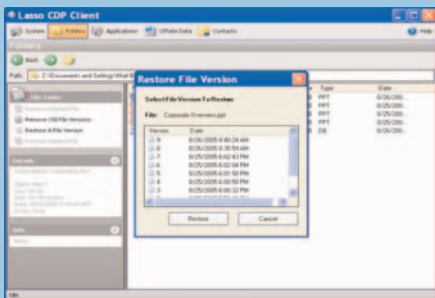

An Intuitive interface helps you protect data in real-time

Easy administration. Network administrators can set, change and add policies, generate reports and troubleshoot with Lasso CDP's administration tools. Lasso CDP can be controlled centrally and/or remotely to allow administrators to utilize their time more efficiently.