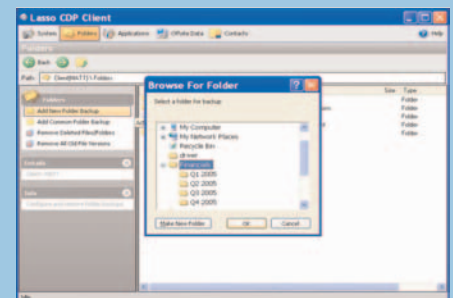

Easy backup. Administrators can set default policies to ensure certain files or applications are backed up. Users can add, delete or retrieve files easily with Lasso CDP's intuitive interface.