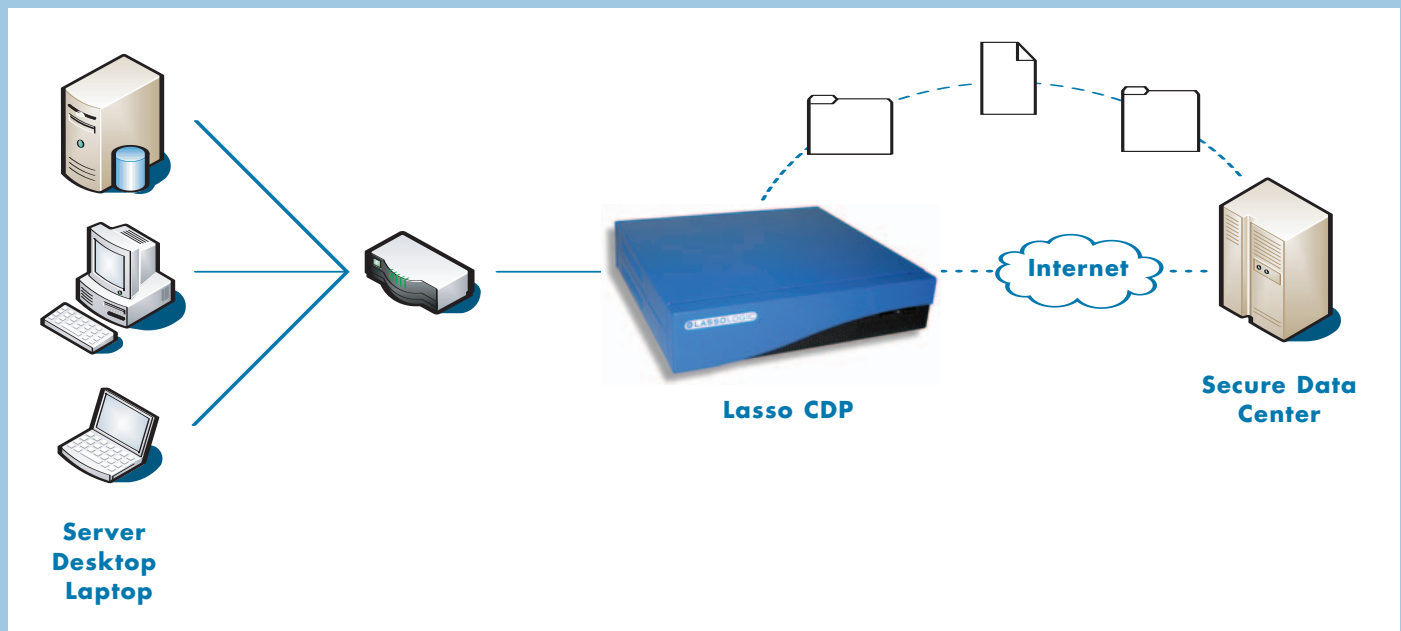

PC and laptop backup

Lasso CDP backs up laptops and PCs, which otherwise store exposed data. Mobile laptops are backed up once the user establishes an Internet connection.

Instant recovery

Every version of a file is cataloged and can be re-created from any previous point in time. One-click recovery empowers users and decreases helpdesk calls for system administrators.

Tapeless, enterprise-level backup protection without the price tag

Fast recovery time objectives and backup tape performance problems are driving demand for high-speed disk-based backup. Lasso CDP provides enterprise-class features such as continuous data protection, remote management and hands-free offsite backup - without enterprise-class cost.

Lasso CDP for your business

Lasso CDP was developed specifically with the 100 person office and below in mind – no tapes or disks to manage and simple centralized administration. With the highest standards of reliability, data integrity and security, Lasso CDP protects your business, not just your data.

How Lasso CDP Works

An Intuitive interface helps you protect data in real-time

Easy administration. Network administrators can set, change and add policies, generate reports and troubleshoot with Lasso CDP's administration tools. Lasso CDP can be controlled centrally and/or remotely to allow administrators to utilize their time more efficiently.