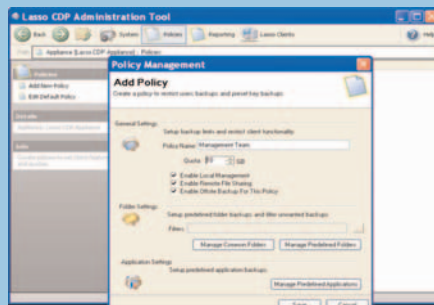

If you're using tape backup

Tape backup systems are unreliable and prone to human error. Data recovery from backup tapes fail more than 50% of the time, and can be up to 400x slower than recovering data from a disk. Most taxing is the cost and effort it takes to administer tape backup systems – rotating tapes, checking them and transporting them offsite. Why use tape backup when there is Lasso CDP?

How Lasso CDP Works

An Intuitive interface helps you protect data in real-time

Easy administration. Network administrators can set, change and add policies, generate reports and troubleshoot with Lasso CDP's administration tools. Lasso CDP can be controlled centrally and/or remotely to allow administrators to utilize their time more efficiently.